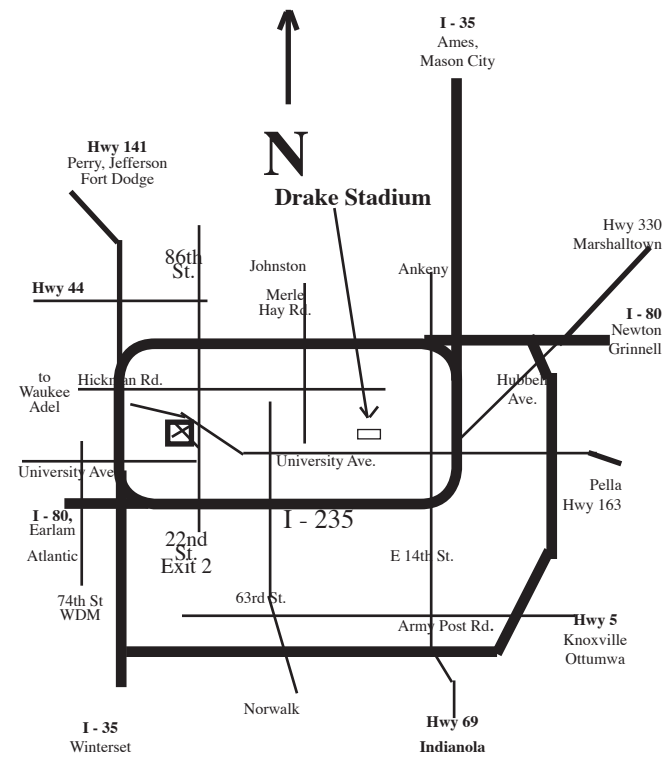

**Take  
I - 235 to Exit #2 in W.D.M.  
and go north (left)  
to Swanson Blvd.**

**West Des Moines / Des Moines Area**

**Fitness Sports Ltd.**  
**WE'RE RIGHT OFF THE FREEWAY**  
**8810 Swanson Blvd.**  
 (Swanson Depot)  
**Clive, IA. 50325**  
**Phone (515) 277-4785**  
**IowaToll Free 800/529-7684**  
**Fax (515) 277-3854**  
[www.fitnessSports.com](http://www.fitnessSports.com)